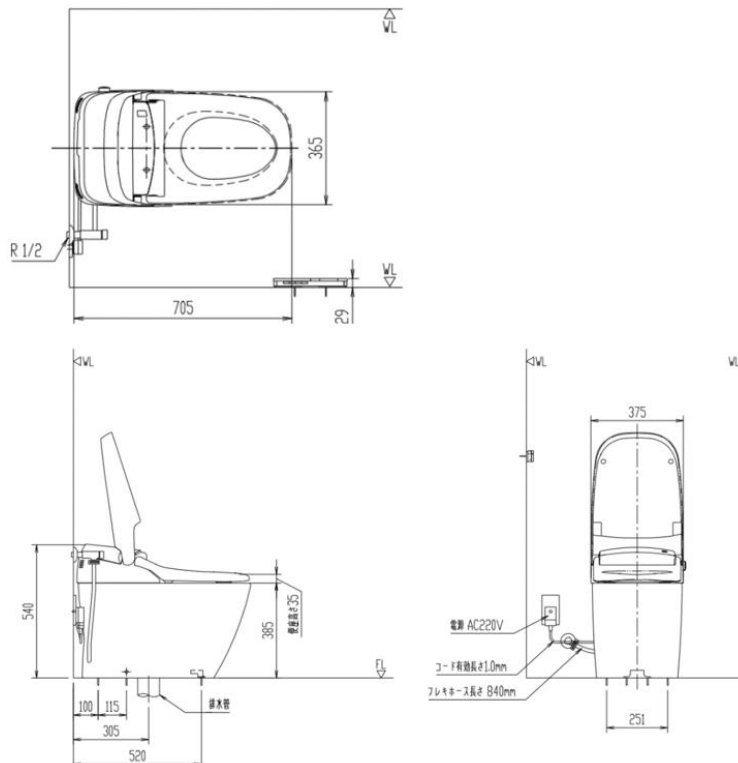

Brand: INAX, Japan
 Name: SATIS G Integrated Spalet
 Item Code: SGW

Designer:
 Color / Finish: White
 Dimensions: 705(L) x 375(W) x 540(h) mm

Product info:

- Triple vortex flushing
- Aqua Ceramic technology: yellow or water stains cannot form on bowl
- 4.2/6lpm dual flushing (S-trap), AC220V/50/60Hz
- Instant heating, auto flushing, auto open/close seat and cover
- Seamless seat
- SIAA anti bacteria
- Foam cushion technology
- Plasma cluster
- Air shield deodorizer
- Dual self-cleaning nozzles for front and rear cleansing
- Adjustable water pressure, nozzle positioning and water temperature
- Heated seat with adjustable seat temperature, night light